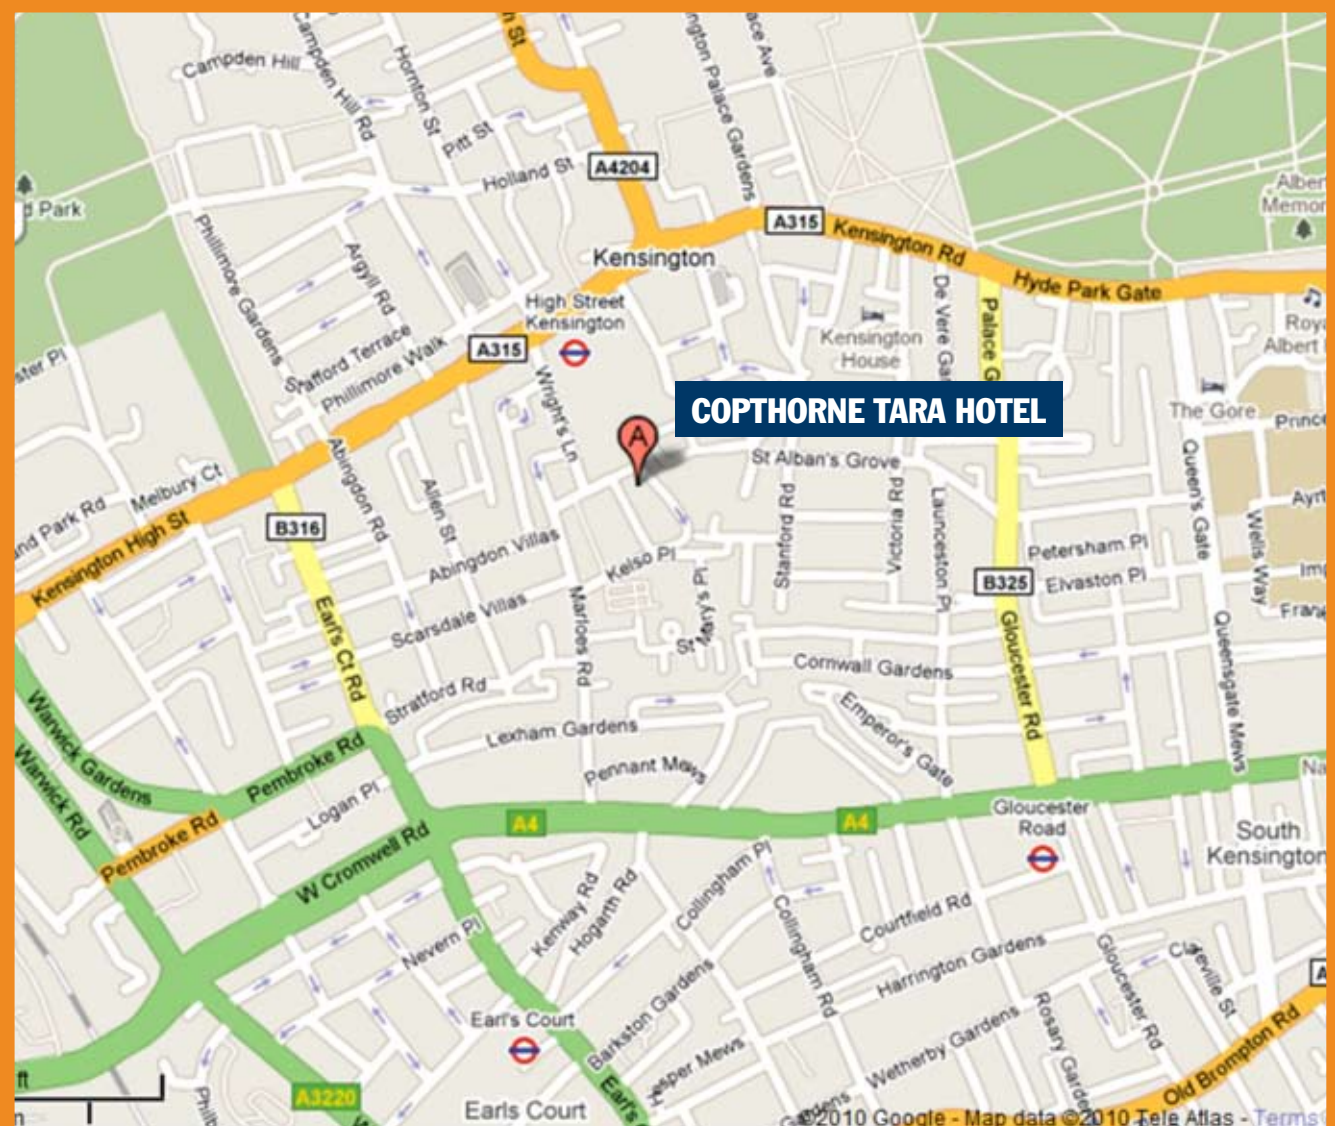

4

Efficient Electrical End-Use Equipment
International Energy Agency

“SAVING MORE ENERGY THROUGH COMPLIANCE”

INTERNATIONAL CONFERENCE
ON COMPLIANCE IN ENERGY
EFFICIENCY PROGRAMMES
FOR ELECTRICAL EQUIPMENT

DATE:

14-16 SEPTEMBER 2010

LOCATION:

COPTHORNE TARA HOTEL
SCARSDALE PLACE,
KENSINGTON, LONDON (UK)
W8 5SR

TELEPHONE:

+44 (0)20 7937 7211
<http://www.millenniumhotels.co.uk/copthornetarakensington/>